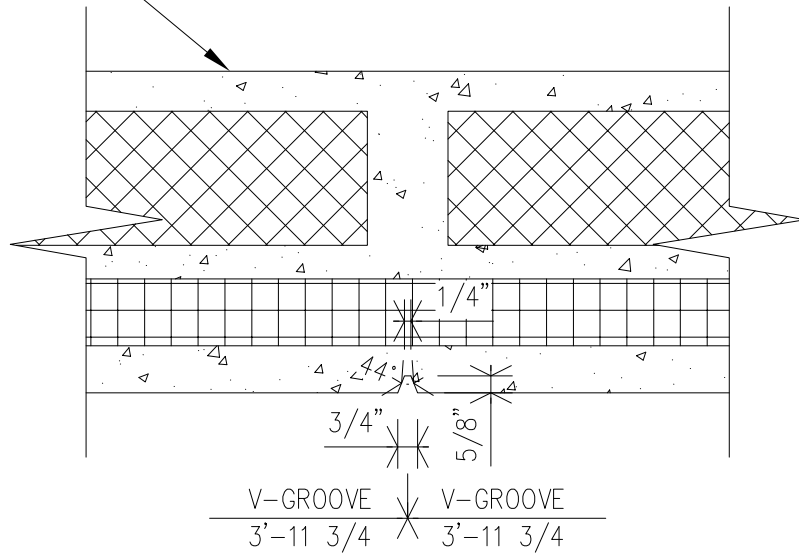

VERSACORE SANDWICH
WALL PANEL

DETAIL
1 1/2" = 1'-0"